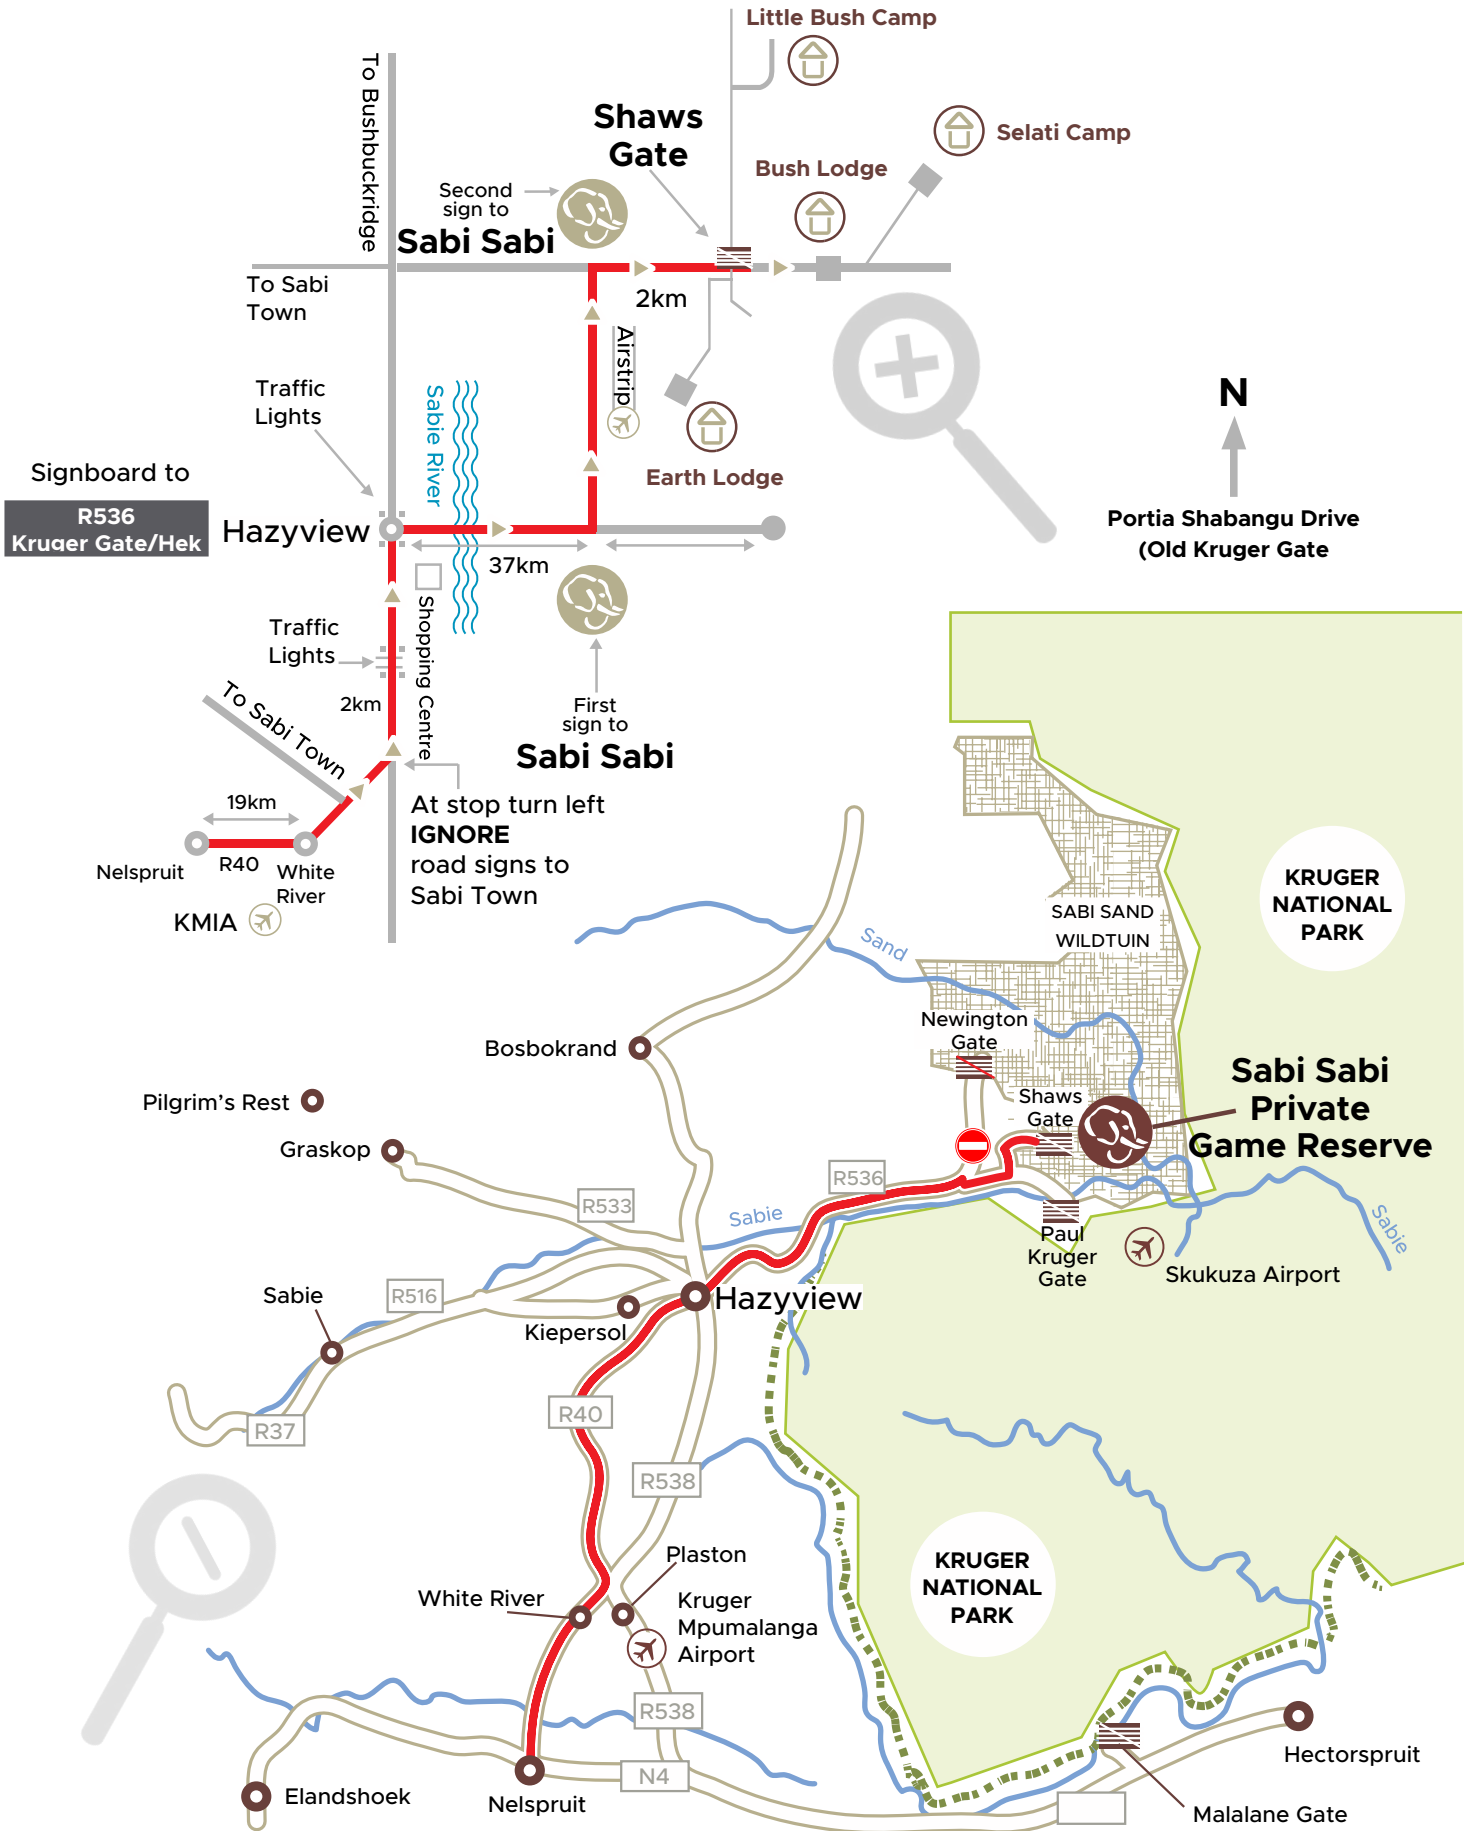

On the Portia Shabangu Drive (Old Kruger Gate Road) the turn-off to Sabi Sabi is approximately 37km from Hazyview. Turn left onto a gravel road and follow the signs to Sabi Sabi.

CONTACT DETAILS:

Telephone: +27(11) 447-7172 | Email: res@sabisabi.com | Website: www.sabisabi.com
 P O Box 52665, Saxonwold, 2132, South Africa